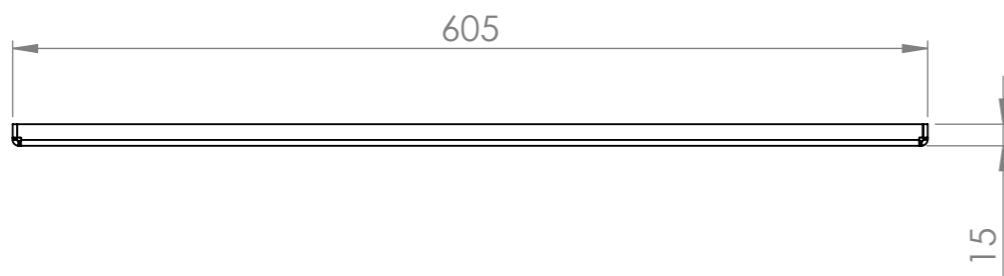

Skimmer Lids 26 Link Drive YATALA QLD 4207				DO NOT SCALE DRAWING		REVISION
				TITLE:		
DRAWN	NAME	SIGNATURE	DATE	MATERIAL:		
	M.P.J.		23/06/2025	DWG NO. HAC611x411x10		
CHK'D				A3		
APPV'D				SCALE:1:5		
MFG				SHEET 1 OF 3		
Q.A				WEIGHT:		

Skimmer Lids 26 Link Drive YATALA QLD 4207				DO NOT SCALE DRAWING		REVISION	
DRAWN	NAME	SIGNATURE	DATE	TITLE:			
	M.P.J.		23/06/2025				
CHK'D							
APPV'D							
MFG							
Q.A				MATERIAL:	DWG NO.		A3
					HAC611x411x10		
				WEIGHT:	SCALE:1:5	SHEET 2 OF 3	

Skimmer Lids 26 Link Drive YATALA QLD 4207				DO NOT SCALE DRAWING		REVISION	
	NAME	SIGNATURE	DATE		TITLE:		
DRAWN	M.P.J.		23/06/2025				
CHK'D							
APPV'D							
MFG							
Q.A				MATERIAL:	DWG NO.	HAC611x411x10	A3
				WEIGHT:	SCALE:1:5	SHEET 3 OF 3	