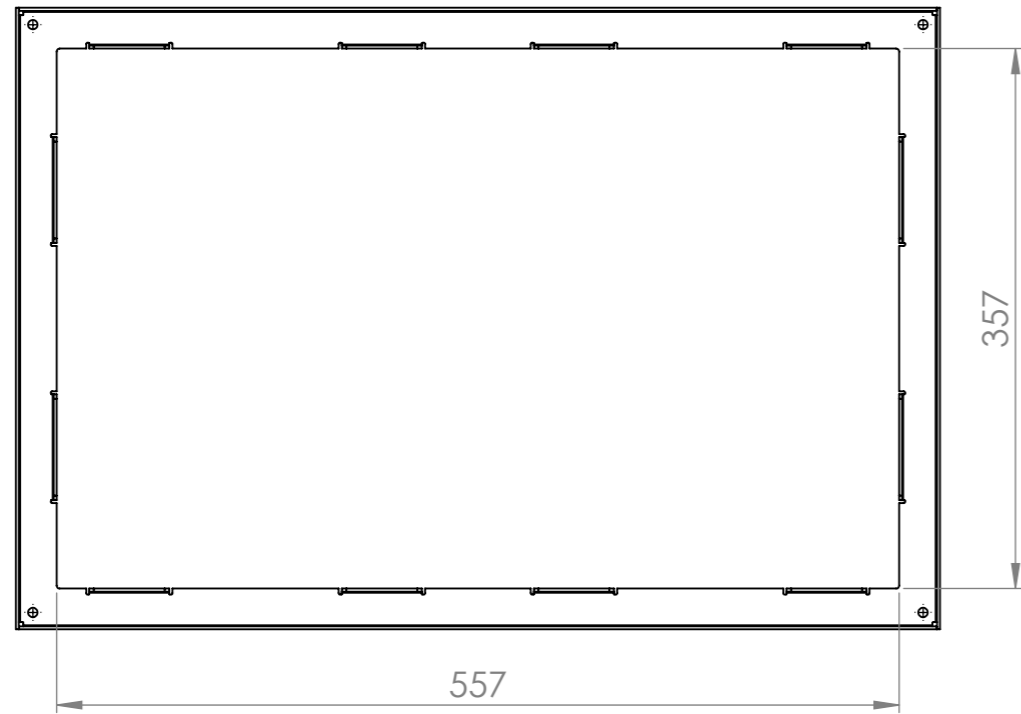

Skimmer Lids 26 Link Drive YATALA QLD 4207				DO NOT SCALE DRAWING		REVISION
				TITLE:		
DRAWN	NAME	SIGNATURE	DATE	MATERIAL:		
	M.P.J.		23/06/2025	DWG NO. HAC611x411x10		
CHK'D				A3		
APPV'D				SCALE:1:5		
MFG				SHEET 1 OF 3		
Q.A				WEIGHT:		

Skimmer Lids 26 Link Drive YATALA QLD 4207				DO NOT SCALE DRAWING		REVISION	
DRAWN	NAME	SIGNATURE	DATE	TITLE:			
	M.P.J.		23/06/2025				
CHK'D							
APPV'D							
MFG							
Q.A				MATERIAL:	DWG NO.		A3
					HAC611x411x10		
				WEIGHT:	SCALE:1:5	SHEET 2 OF 3	

Skimmer Lids 26 Link Drive YATALA QLD 4207				DO NOT SCALE DRAWING		REVISION	
	NAME	SIGNATURE	DATE		TITLE:		
DRAWN	M.P.J.		23/06/2025				
CHK'D							
APPV'D							
MFG							
Q.A				MATERIAL:	DWG NO.	HAC611x411x10	A3
				WEIGHT:	SCALE:1:5	SHEET 3 OF 3	