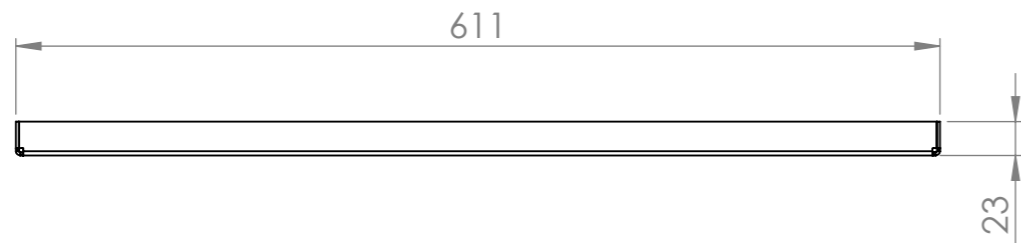

Skimmer Lids 26 Link Drive YATALA QLD 4207				DO NOT SCALE DRAWING		REVISION
				TITLE:		
DRAWN	NAME	SIGNATURE	DATE	MATERIAL:		
	M.P.J.		23/06/2025	DWG NO. HAC611x411x10		
CHK'D				A3		
APPV'D				SCALE:1:5		
MFG				SHEET 1 OF 3		
Q.A				WEIGHT:		

Skimmer Lids 26 Link Drive YATALA QLD 4207				DO NOT SCALE DRAWING		REVISION	
DRAWN	NAME	SIGNATURE	DATE	TITLE:			
	M.P.J.		23/06/2025				
CHK'D							
APPV'D							
MFG							
Q.A				MATERIAL:	DWG NO.		A3
					HAC611x411x10		
				WEIGHT:	SCALE:1:5	SHEET 2 OF 3	

Skimmer Lids 26 Link Drive YATALA QLD 4207				DO NOT SCALE DRAWING		REVISION	
	NAME	SIGNATURE	DATE		TITLE:		
DRAWN	M.P.J.		23/06/2025				
CHK'D							
APPV'D							
MFG							
Q.A				MATERIAL:	DWG NO.	HAC611x411x10	A3
				WEIGHT:	SCALE:1:5	SHEET 3 OF 3	