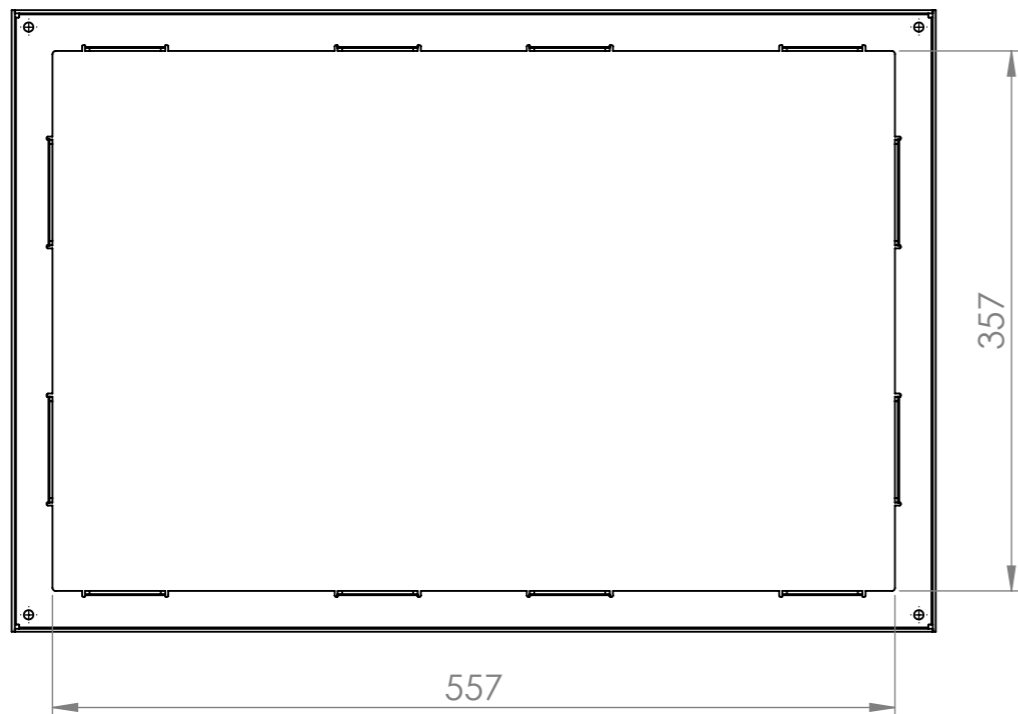

Skimmer Lids 26 Link Drive YATALA QLD 4207				DO NOT SCALE DRAWING		REVISION
				TITLE:		
DRAWN	NAME	SIGNATURE	DATE	MATERIAL:		
	M.P.J.		23/06/2025			
CHK'D						
APPV'D						
MFG						
Q.A				DWG NO. HAC611x411x40		
				A3		
				WEIGHT:		SCALE:1:5
						SHEET 1 OF 3

Skimmer Lids 26 Link Drive YATALA QLD 4207				DO NOT SCALE DRAWING	REVISION
DRAWN	NAME	SIGNATURE	DATE	TITLE:	
	M.P.J.		23/06/2025		
CHK'D					
APPV'D					
MFG					
Q.A			MATERIAL:	DWG NO.	HAC611x411x40
			WEIGHT:	SCALE:1:5	A3
				SHEET 2 OF 3	

Skimmer Lids 26 Link Drive YATALA QLD 4207				DO NOT SCALE DRAWING		REVISION	
	NAME	SIGNATURE	DATE		TITLE:		
DRAWN	M.P.J.		23/06/2025				
CHK'D							
APPV'D							
MFG							
Q.A				MATERIAL:	DWG NO. HAC611x411x40		A3
				WEIGHT:	SCALE:1:5	SHEET 3 OF 3	