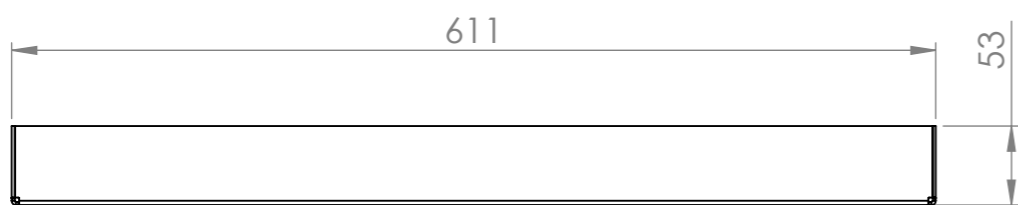

Skimmer Lids 26 Link Drive YATALA QLD 4207				DO NOT SCALE DRAWING		REVISION
				TITLE:		
DRAWN	NAME	SIGNATURE	DATE	MATERIAL:		
	M.P.J.		23/06/2025			
CHK'D						
APPV'D						
MFG						
Q.A				DWG NO. HAC611x411x40		
				A3		
				WEIGHT:		SCALE:1:5
						SHEET 1 OF 3

Skimmer Lids 26 Link Drive YATALA QLD 4207				DO NOT SCALE DRAWING	REVISION
DRAWN	NAME	SIGNATURE	DATE	TITLE:	
	M.P.J.		23/06/2025		
CHK'D					
APPV'D					
MFG					
Q.A			MATERIAL:	DWG NO.	HAC611x411x40
			WEIGHT:	SCALE:1:5	A3
				SHEET 2 OF 3	

Skimmer Lids 26 Link Drive YATALA QLD 4207				DO NOT SCALE DRAWING		REVISION	
	NAME	SIGNATURE	DATE		TITLE:		
DRAWN	M.P.J.		23/06/2025				
CHK'D							
APPV'D							
MFG							
Q.A				MATERIAL:	DWG NO. HAC611x411x40		A3
				WEIGHT:	SCALE:1:5	SHEET 3 OF 3	