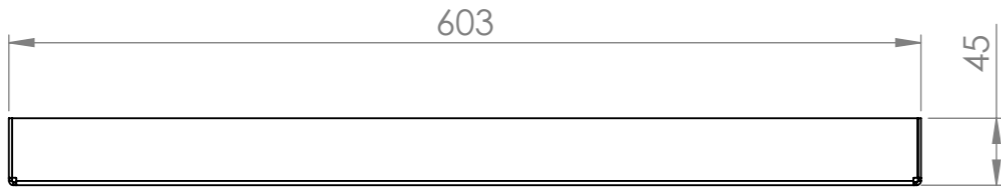

Skimmer Lids 26 Link Drive YATALA QLD 4207				DO NOT SCALE DRAWING		REVISION
				TITLE:		
DRAWN	NAME	SIGNATURE	DATE	MATERIAL:		
	M.P.J.		23/06/2025			
CHK'D						
APPV'D						
MFG						
Q.A				DWG NO. HAC611x411x40		
				A3		
				WEIGHT:		SCALE:1:5
						SHEET 1 OF 3

Skimmer Lids 26 Link Drive YATALA QLD 4207				DO NOT SCALE DRAWING	REVISION
DRAWN	NAME	SIGNATURE	DATE	TITLE:	
	M.P.J.		23/06/2025		
CHK'D					
APPV'D					
MFG					
Q.A			MATERIAL:	DWG NO.	HAC611x411x40
			WEIGHT:	SCALE:1:5	A3
				SHEET 2 OF 3	

Skimmer Lids 26 Link Drive YATALA QLD 4207				DO NOT SCALE DRAWING		REVISION	
	NAME	SIGNATURE	DATE		TITLE:		
DRAWN	M.P.J.		23/06/2025				
CHK'D							
APPV'D							
MFG							
Q.A				MATERIAL:	DWG NO. HAC611x411x40		A3
				WEIGHT:	SCALE:1:5	SHEET 3 OF 3	