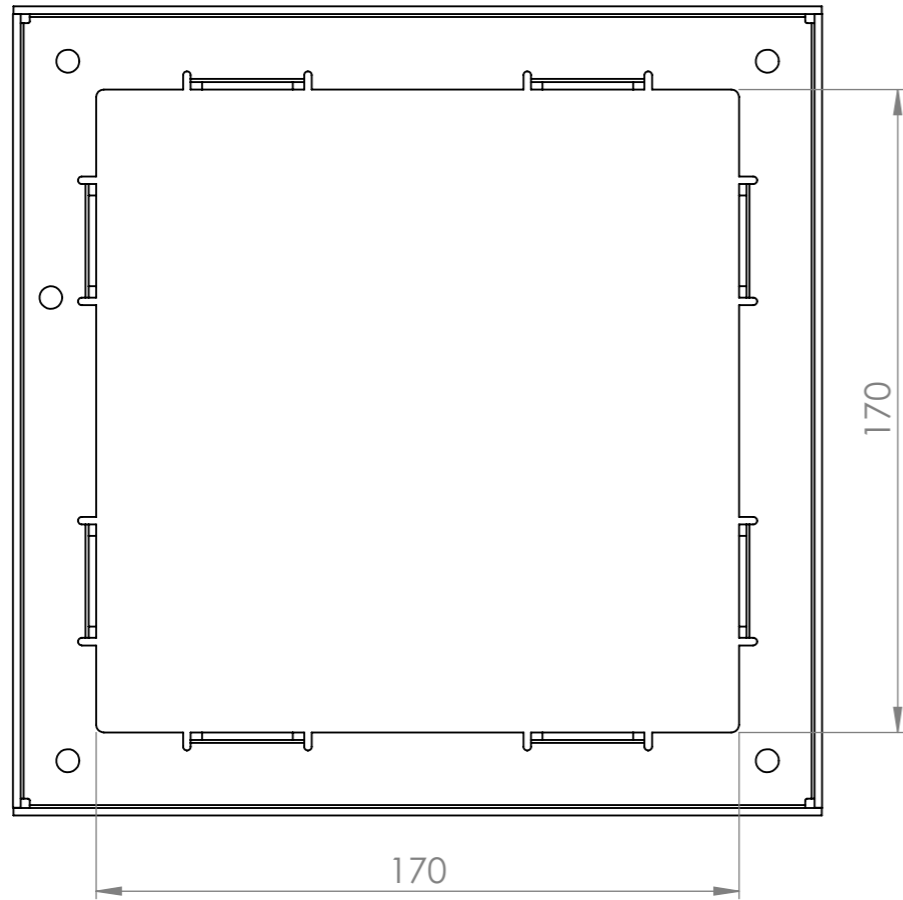

Skimmer Lids 26 Link Drive YATALA QLD 4207				DO NOT SCALE DRAWING	REVISION
DRAWN	NAME	SIGNATURE	DATE	TITLE:	
	M.P.J.		14/04/2025		
CHK'D					
APPV'D					
MFG					
Q.A				MATERIAL:	DWG NO. HDC214 x 40
				WEIGHT:	A3
				SCALE:1:2	SHEET 1 OF 3

Skimmer Lids 26 Link Drive YATALA QLD 4207				DO NOT SCALE DRAWING	REVISION
DRAWN	NAME	SIGNATURE	DATE	TITLE:	
	M.P.J.		14/04/2025		
CHK'D					
APPV'D					
MFG					
Q.A				DWG NO.	A3
			MATERIAL:	HDC214 x 40	
			WEIGHT:	SCALE:1:2	SHEET 2 OF 3

Skimmer Lids 26 Link Drive YATALA QLD 4207				DO NOT SCALE DRAWING		REVISION	
DRAWN	NAME	SIGNATURE	DATE	TITLE:			
	M.P.J.		14/04/2025				
CHK'D							
APPV'D							
MFG							
Q.A				MATERIAL:	DWG NO.		A3
					HDC214 x 40		
				WEIGHT:	SCALE:1:2	SHEET 3 OF 3	