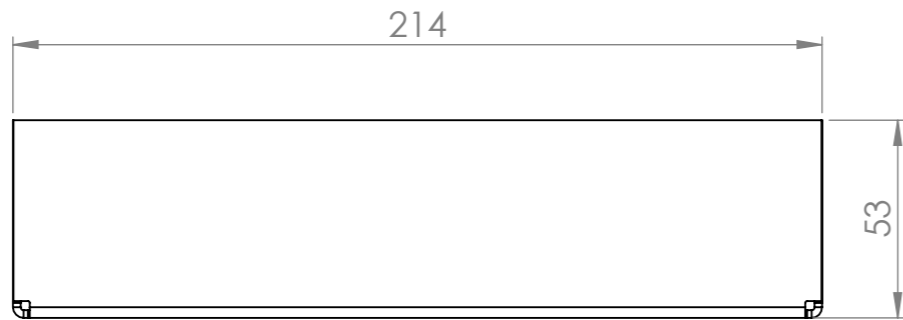

Skimmer Lids 26 Link Drive YATALA QLD 4207				DO NOT SCALE DRAWING	REVISION
DRAWN	NAME	SIGNATURE	DATE	TITLE:	
	M.P.J.		14/04/2025		
CHK'D					
APPV'D					
MFG					
Q.A				MATERIAL:	DWG NO. HDC214 x 40
				WEIGHT:	A3
				SCALE:1:2	SHEET 1 OF 3

Skimmer Lids 26 Link Drive YATALA QLD 4207				DO NOT SCALE DRAWING	REVISION
DRAWN	NAME	SIGNATURE	DATE	TITLE:	
	M.P.J.		14/04/2025		
CHK'D					
APPV'D					
MFG					
Q.A				DWG NO.	A3
			MATERIAL:	HDC214 x 40	
			WEIGHT:	SCALE:1:2	SHEET 2 OF 3

Skimmer Lids 26 Link Drive YATALA QLD 4207				DO NOT SCALE DRAWING		REVISION	
DRAWN	NAME	SIGNATURE	DATE	TITLE:			
	M.P.J.		14/04/2025				
CHK'D							
APPV'D							
MFG							
Q.A				MATERIAL:	DWG NO.		A3
					HDC214 x 40		
				WEIGHT:	SCALE:1:2	SHEET 3 OF 3	