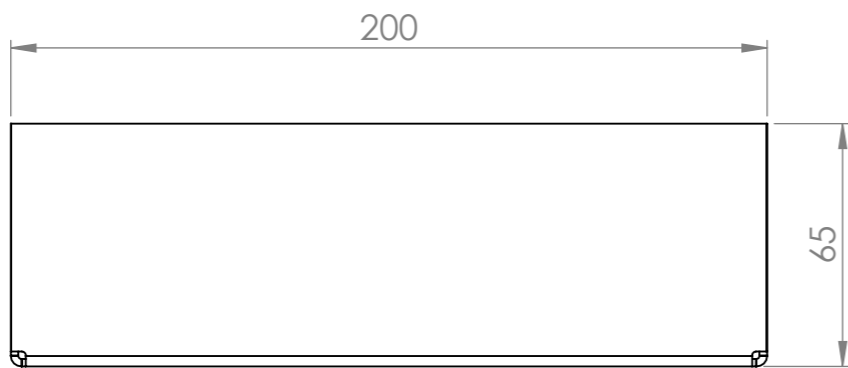

Skimmer Lids 26 Link Drive YATALA QLD 4207				DO NOT SCALE DRAWING	REVISION
DRAWN	NAME	SIGNATURE	DATE	TITLE:	
	M.P.J.		14/04/2025		
CHK'D					
APPV'D					
MFG					
Q.A				MATERIAL:	DWG NO. HDC214 x 60
				WEIGHT:	A3
				SCALE:1:2	SHEET 1 OF 3

Skimmer Lids 26 Link Drive YATALA QLD 4207				DO NOT SCALE DRAWING		REVISION	
DRAWN	NAME	SIGNATURE	DATE	TITLE:			
	M.P.J.		14/04/2025				
CHK'D							
APPV'D							
MFG							
Q.A				MATERIAL:	DWG NO.		A3
					HDC214 x 60		
				WEIGHT:	SCALE:1:2	SHEET 2 OF 3	

Skimmer Lids 26 Link Drive YATALA QLD 4207				DO NOT SCALE DRAWING		REVISION
				TITLE:		
DRAWN	NAME	SIGNATURE	DATE	MATERIAL:		HDC214 x 60
CHK'D	M.P.J.		14/04/2025	WEIGHT:		
APPV'D				SCALE:1:2		SHEET 3 OF 3
MFG						
Q.A						