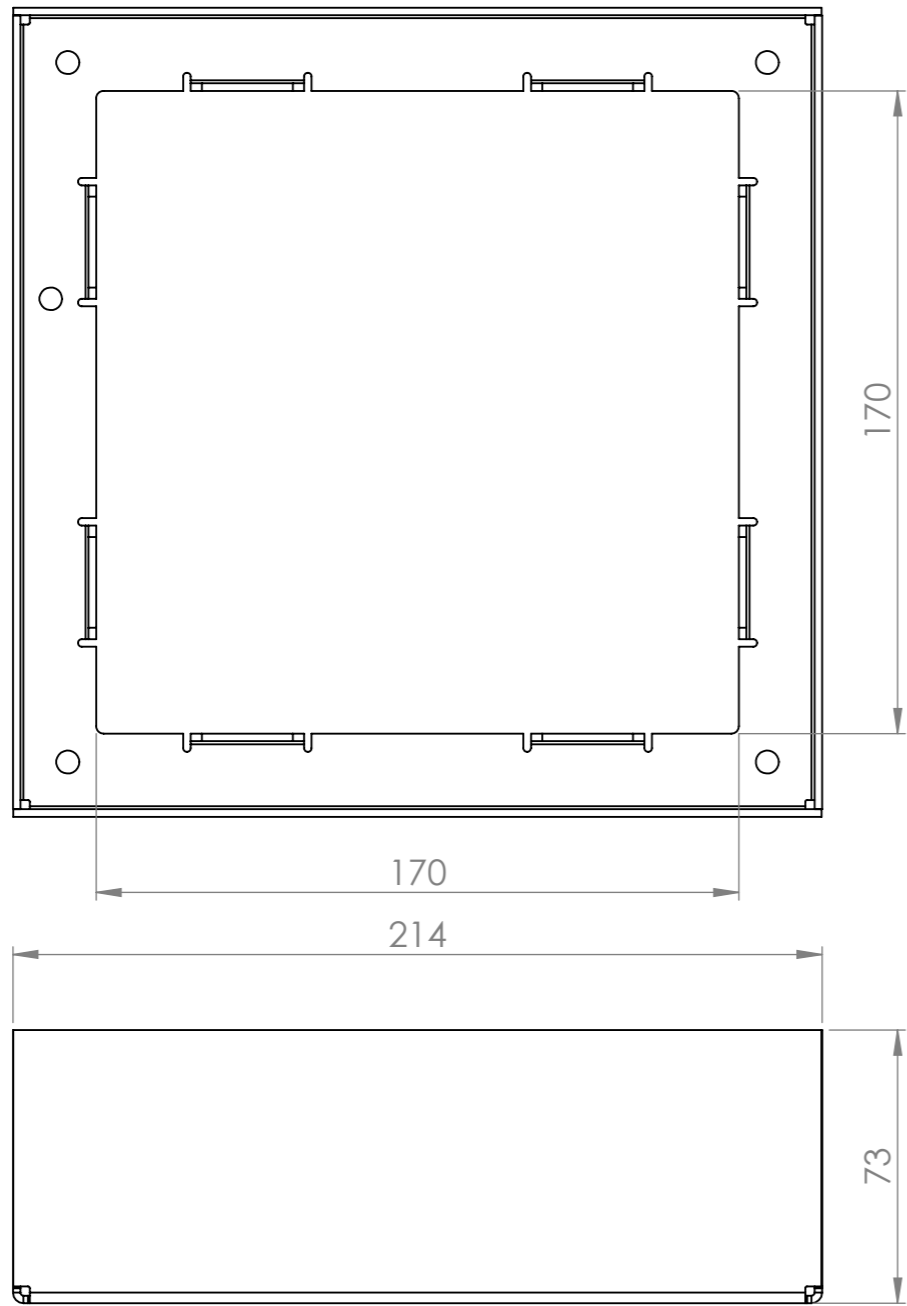

Skimmer Lids 26 Link Drive YATALA QLD 4207				DO NOT SCALE DRAWING	REVISION
DRAWN	NAME	SIGNATURE	DATE	TITLE:	
	M.P.J.		14/04/2025		
CHK'D					
APPV'D					
MFG					
Q.A				MATERIAL:	DWG NO. HDC214 x 60
				WEIGHT:	A3
				SCALE:1:2	SHEET 1 OF 3

Skimmer Lids 26 Link Drive YATALA QLD 4207				DO NOT SCALE DRAWING		REVISION	
DRAWN	NAME	SIGNATURE	DATE	TITLE:			
	M.P.J.		14/04/2025				
CHK'D							
APPV'D							
MFG							
Q.A				MATERIAL:	DWG NO.		A3
					HDC214 x 60		
				WEIGHT:	SCALE:1:2	SHEET 2 OF 3	

Skimmer Lids 26 Link Drive YATALA QLD 4207				DO NOT SCALE DRAWING		REVISION
				TITLE:		
DRAWN	NAME	SIGNATURE	DATE	MATERIAL:		HDC214 x 60
CHK'D	M.P.J.		14/04/2025	WEIGHT:		
APPV'D				SCALE:1:2		SHEET 3 OF 3
MFG						
Q.A						