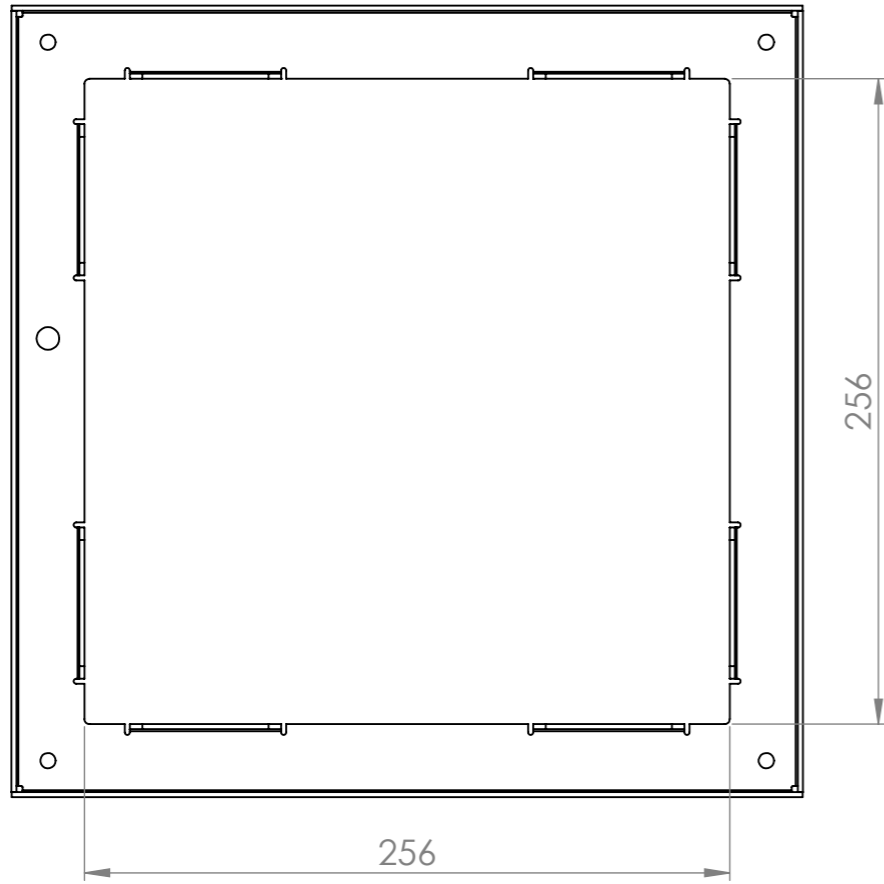

Skimmer Lids 26 Link Drive YATALA QLD 4207				DO NOT SCALE DRAWING	REVISION
DRAWN	NAME	SIGNATURE	DATE	TITLE:	
	M.P.J.		14/04/2025		
CHK'D					
APPV'D					
MFG					
Q.A			MATERIAL:	DWG NO:	HDC 314 x 10 Mk4 kit
			WEIGHT:	SCALE:1:3	A3
				SHEET 1 OF 3	

Skimmer Lids 26 Link Drive YATALA QLD 4207				DO NOT SCALE DRAWING		REVISION	
DRAWN	NAME	SIGNATURE	DATE	TITLE:			
	M.P.J.		14/04/2025				
CHK'D							
APPV'D							
MFG							
Q.A				MATERIAL:		DWG NO:	
						HDC 314 x 10 Mk4 kit	
				WEIGHT:		SCALE:1:3	
						SHEET 2 OF 3	
						A3	

Skimmer Lids 26 Link Drive YATALA QLD 4207				DO NOT SCALE DRAWING		REVISION	
	NAME	SIGNATURE	DATE		TITLE:		
DRAWN	M.P.J.		14/04/2025				
CHK'D							
APPV'D							
MFG							
Q.A				MATERIAL:	DWG NO:		
					HDC 314 x 10 Mk4 kit		A3
				WEIGHT:	SCALE:1:3		SHEET 3 OF 3