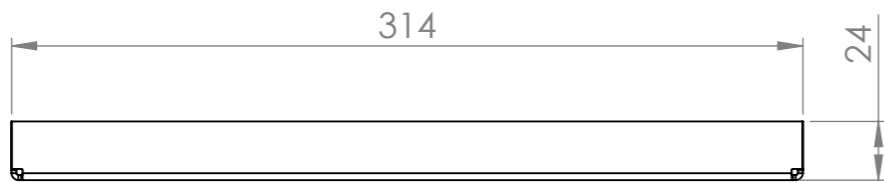

Skimmer Lids 26 Link Drive YATALA QLD 4207				DO NOT SCALE DRAWING	REVISION
DRAWN	NAME	SIGNATURE	DATE	TITLE:	
	M.P.J.		14/04/2025		
CHK'D					
APPV'D					
MFG					
Q.A			MATERIAL:	DWG NO:	HDC 314 x 10 Mk4 kit
			WEIGHT:	SCALE:1:3	A3
				SHEET 1 OF 3	

Skimmer Lids 26 Link Drive YATALA QLD 4207				DO NOT SCALE DRAWING		REVISION	
DRAWN	NAME	SIGNATURE	DATE	TITLE:			
	M.P.J.		14/04/2025				
CHK'D							
APPV'D							
MFG							
Q.A				MATERIAL:		DWG NO:	
						HDC 314 x 10 Mk4 kit	
				WEIGHT:		SCALE:1:3	
						SHEET 2 OF 3	
						A3	

Skimmer Lids 26 Link Drive YATALA QLD 4207				DO NOT SCALE DRAWING		REVISION	
	NAME	SIGNATURE	DATE		TITLE:		
DRAWN	M.P.J.		14/04/2025				
CHK'D							
APPV'D							
MFG							
Q.A				MATERIAL:	DWG NO:		
					HDC 314 x 10 Mk4 kit		A3
				WEIGHT:	SCALE:1:3		SHEET 3 OF 3