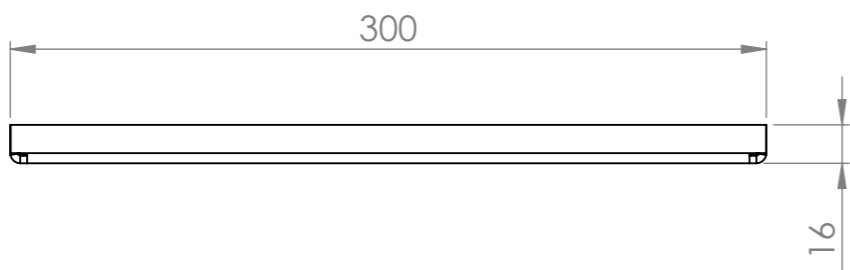

Skimmer Lids 26 Link Drive YATALA QLD 4207				DO NOT SCALE DRAWING	REVISION
DRAWN	NAME	SIGNATURE	DATE	TITLE:	
	M.P.J.		14/04/2025		
CHK'D					
APPV'D					
MFG					
Q.A			MATERIAL:	DWG NO:	HDC 314 x 10 Mk4 kit
			WEIGHT:	SCALE:1:3	A3
				SHEET 1 OF 3	

Skimmer Lids 26 Link Drive YATALA QLD 4207				DO NOT SCALE DRAWING		REVISION	
DRAWN	NAME	SIGNATURE	DATE	TITLE:			
	M.P.J.		14/04/2025				
CHK'D							
APPV'D							
MFG							
Q.A				MATERIAL:		DWG NO:	
						HDC 314 x 10 Mk4 kit	
				WEIGHT:		SCALE:1:3	
						SHEET 2 OF 3	
						A3	

Skimmer Lids 26 Link Drive YATALA QLD 4207				DO NOT SCALE DRAWING		REVISION	
	NAME	SIGNATURE	DATE		TITLE:		
DRAWN	M.P.J.		14/04/2025				
CHK'D							
APPV'D							
MFG							
Q.A				MATERIAL:	DWG NO:		
					HDC 314 x 10 Mk4 kit		A3
				WEIGHT:	SCALE:1:3		SHEET 3 OF 3