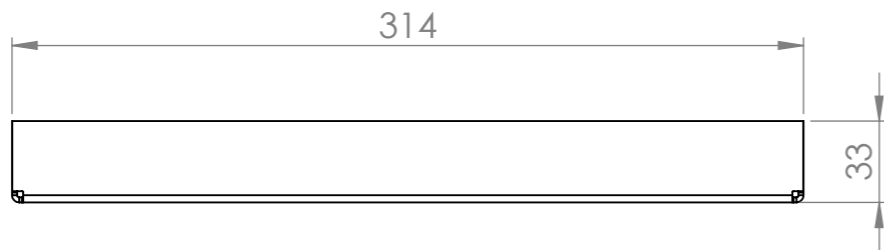

Skimmer Lids 26 Link Drive YATALA QLD 4207				DO NOT SCALE DRAWING		REVISION
				TITLE:		
DRAWN	NAME	SIGNATURE	DATE	MATERIAL:		
	M.P.J.		8/10/2024	DWG NO:		
CHK'D				HDC 314 x 20 Mk4 kit		
APPV'D				A3		
MFG				SCALE:1:3		
Q.A				SHEET 1 OF 3		
				WEIGHT:		

Skimmer Lids 26 Link Drive YATALA QLD 4207				DO NOT SCALE DRAWING		REVISION	
DRAWN	M.P.J.	SIGNATURE	DATE	8/10/2024	TITLE:		
CHK'D							
APPV'D							
MFG							
Q.A					MATERIAL:	DWG NO:	HDC 314 x 20 Mk4 kit
					WEIGHT:	SCALE:1:3	A3
						SHEET 2 OF 3	

Skimmer Lids 26 Link Drive YATALA QLD 4207				DO NOT SCALE DRAWING	REVISION
DRAWN	NAME	SIGNATURE	DATE	TITLE:	
	M.P.J.		8/10/2024		
CHK'D					
APPV'D					
MFG					
Q.A				DWG NO:	
				HDC 314 x 20 Mk4 kit	
				SCALE:1:3	A3
			WEIGHT:	SHEET 3 OF 3	