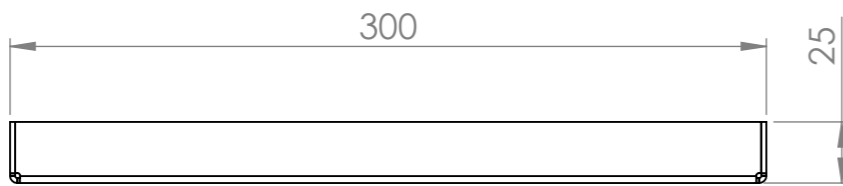

Skimmer Lids 26 Link Drive YATALA QLD 4207				DO NOT SCALE DRAWING		REVISION
				TITLE:		
DRAWN	NAME	SIGNATURE	DATE	MATERIAL:		
	M.P.J.		8/10/2024	DWG NO:		
CHK'D				HDC 314 x 20 Mk4 kit		
APPV'D				A3		
MFG				SCALE:1:3		
Q.A				SHEET 1 OF 3		
				WEIGHT:		

Skimmer Lids 26 Link Drive YATALA QLD 4207				DO NOT SCALE DRAWING		REVISION	
DRAWN	M.P.J.	SIGNATURE	DATE	8/10/2024	TITLE:		
CHK'D							
APPV'D							
MFG							
Q.A					MATERIAL:	DWG NO:	HDC 314 x 20 Mk4 kit
					WEIGHT:	SCALE:1:3	A3
						SHEET 2 OF 3	

Skimmer Lids 26 Link Drive YATALA QLD 4207				DO NOT SCALE DRAWING	REVISION
DRAWN	NAME	SIGNATURE	DATE	TITLE:	
	M.P.J.		8/10/2024		
CHK'D					
APPV'D					
MFG					
Q.A				DWG NO:	
				HDC 314 x 20 Mk4 kit	
				SCALE:1:3	A3
			WEIGHT:	SHEET 3 OF 3	