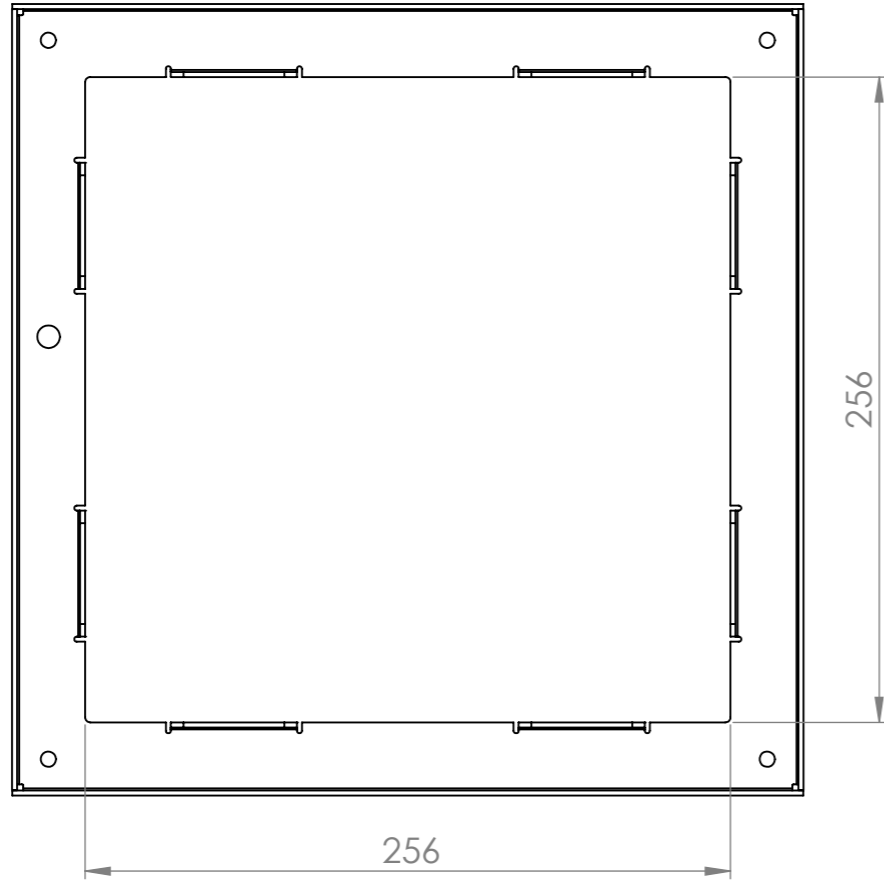

Skimmer Lids 26 Link Drive YATALA QLD 4207				DO NOT SCALE DRAWING		REVISION
				TITLE:		
DRAWN	NAME	SIGNATURE	DATE	MATERIAL:		
	M.P.J.		8/10/2024	DWG NO:		
CHK'D				HDC 314 x 20 Mk4 kit		
APPV'D				A3		
MFG				SCALE:1:3		
Q.A				SHEET 1 OF 3		
				WEIGHT:		

Skimmer Lids 26 Link Drive YATALA QLD 4207				DO NOT SCALE DRAWING		REVISION	
DRAWN	M.P.J.	SIGNATURE	DATE	8/10/2024	TITLE:		
CHK'D							
APPV'D							
MFG							
Q.A					MATERIAL:	DWG NO:	HDC 314 x 20 Mk4 kit
					WEIGHT:	SCALE:1:3	A3
						SHEET 2 OF 3	

Skimmer Lids 26 Link Drive YATALA QLD 4207				DO NOT SCALE DRAWING	REVISION
DRAWN	NAME	SIGNATURE	DATE	TITLE:	
	M.P.J.		8/10/2024		
CHK'D					
APPV'D					
MFG					
Q.A				DWG NO:	
				HDC 314 x 20 Mk4 kit	
				SCALE:1:3	A3
			WEIGHT:	SHEET 3 OF 3	