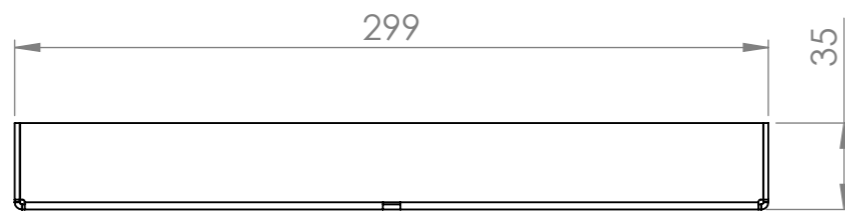

Skimmer Lids 26 Link Drive YATALA QLD 4207				DO NOT SCALE DRAWING		REVISION
				TITLE:		
DRAWN	NAME	SIGNATURE	DATE	MATERIAL:		
	M.P.J.		8/10/2024	DWG NO.		
CHK'D				HDC 314 x 30 Mk4 kit		
APPV'D				A3		
MFG				SCALE:1:3		
Q.A				SHEET 1 OF 3		
				WEIGHT:		

Skimmer Lids 26 Link Drive YATALA QLD 4207				DO NOT SCALE DRAWING		REVISION	
DRAWN	NAME	SIGNATURE	DATE		TITLE:		
	M.P.J.		8/10/2024				
CHK'D							
APPV'D							
MFG							
Q.A				MATERIAL:	DWG NO:		
					HDC 314 x 30 Mk4 kit		A3
				WEIGHT:	SCALE:1:3		SHEET 2 OF 3

Skimmer Lids 26 Link Drive YATALA QLD 4207					DO NOT SCALE DRAWING	REVISION
	NAME	SIGNATURE	DATE		TITLE:	
DRAWN	M.P.J.		8/10/2024			
CHK'D						
APPV'D						
MFG						
Q.A				MATERIAL:	DWG NO:	HDC 314 x 30 Mk4 kit
				WEIGHT:	SCALE:1:3	A3
					SHEET 3 OF 3	