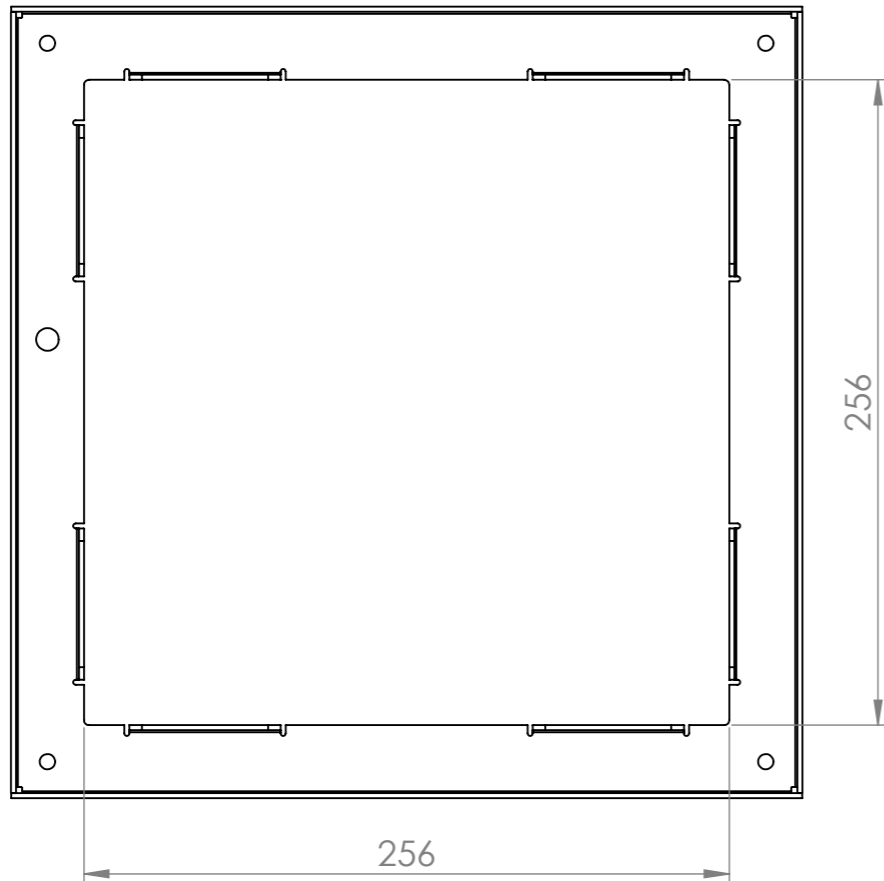

Skimmer Lids 26 Link Drive YATALA QLD 4207				DO NOT SCALE DRAWING		REVISION
				TITLE:		
DRAWN	NAME	SIGNATURE	DATE	MATERIAL:		
	M.P.J.		8/10/2024	DWG NO.		
CHK'D				HDC 314 x 30 Mk4 kit		
APPV'D				A3		
MFG				SCALE:1:3		
Q.A				SHEET 1 OF 3		
				WEIGHT:		

Skimmer Lids 26 Link Drive YATALA QLD 4207				DO NOT SCALE DRAWING		REVISION	
DRAWN	NAME	SIGNATURE	DATE		TITLE:		
	M.P.J.		8/10/2024				
CHK'D							
APPV'D							
MFG							
Q.A				MATERIAL:	DWG NO:		
					HDC 314 x 30 Mk4 kit		A3
				WEIGHT:	SCALE:1:3		SHEET 2 OF 3

Skimmer Lids 26 Link Drive YATALA QLD 4207					DO NOT SCALE DRAWING	REVISION
	NAME	SIGNATURE	DATE		TITLE:	
DRAWN	M.P.J.		8/10/2024			
CHK'D						
APPV'D						
MFG						
Q.A				MATERIAL:	DWG NO:	HDC 314 x 30 Mk4 kit
				WEIGHT:	SCALE:1:3	A3
					SHEET 3 OF 3	