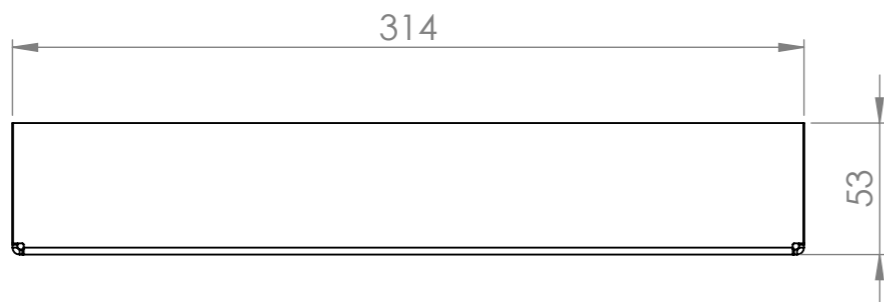

Skimmer Lids 26 Link Drive YATALA QLD 4207				DO NOT SCALE DRAWING		REVISION	
	NAME	SIGNATURE	DATE		TITLE:		
DRAWN	M.P.J.		8/10/2024				
CHK'D							
APPV'D							
MFG							
Q.A				MATERIAL:	DWG NO:	HDC 314 x 40 Mk4 kit	
						A3	
				WEIGHT:	SCALE:1:3	SHEET 1 OF 3	

Skimmer Lids 26 Link Drive YATALA QLD 4207				DO NOT SCALE DRAWING		REVISION	
DRAWN	NAME	SIGNATURE	DATE		TITLE:		
	M.P.J.		8/10/2024				
CHK'D							
APPV'D							
MFG							
Q.A				MATERIAL:	DWG NO:		
					HDC 314 x 40 Mk4 kit		A3
				WEIGHT:	SCALE:1:3	SHEET 2 OF 3	

Skimmer Lids 26 Link Drive YATALA QLD 4207				DO NOT SCALE DRAWING	REVISION
DRAWN	NAME	SIGNATURE	DATE	TITLE:	
	M.P.J.		8/10/2024		
CHK'D					
APPV'D					
MFG					
Q.A			MATERIAL:	DWG NO:	HDC 314 x 40 Mk4 kit
			WEIGHT:	SCALE:1:3	A3
				SHEET 3 OF 3	