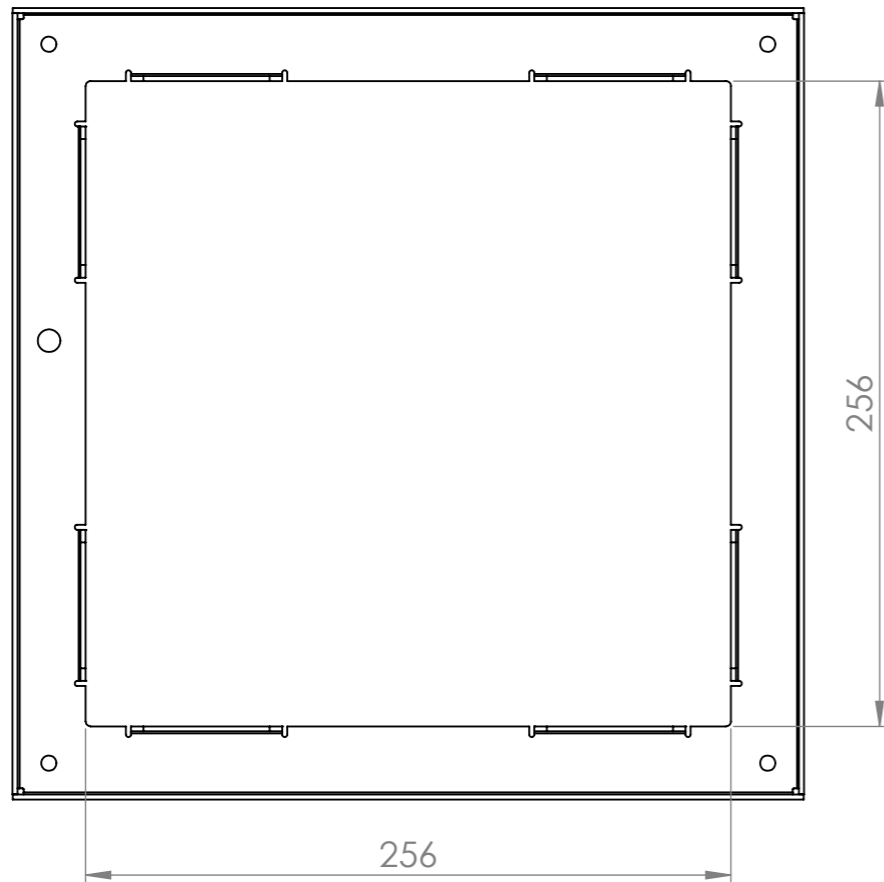

Skimmer Lids 26 Link Drive YATALA QLD 4207				DO NOT SCALE DRAWING		REVISION	
	NAME	SIGNATURE	DATE		TITLE:		
DRAWN	M.P.J.		8/10/2024				
CHK'D							
APPV'D							
MFG							
Q.A				MATERIAL:	DWG NO:	HDC 314 x 40 Mk4 kit	
						A3	
				WEIGHT:	SCALE:1:3	SHEET 1 OF 3	

Skimmer Lids 26 Link Drive YATALA QLD 4207				DO NOT SCALE DRAWING		REVISION	
DRAWN	NAME	SIGNATURE	DATE		TITLE:		
	M.P.J.		8/10/2024				
CHK'D							
APPV'D							
MFG							
Q.A				MATERIAL:	DWG NO:		
					HDC 314 x 40 Mk4 kit		A3
				WEIGHT:	SCALE:1:3	SHEET 2 OF 3	

Skimmer Lids 26 Link Drive YATALA QLD 4207				DO NOT SCALE DRAWING	REVISION
DRAWN	NAME	SIGNATURE	DATE	TITLE:	
	M.P.J.		8/10/2024		
CHK'D					
APPV'D					
MFG					
Q.A			MATERIAL:	DWG NO:	HDC 314 x 40 Mk4 kit
			WEIGHT:	SCALE:1:3	A3
				SHEET 3 OF 3	