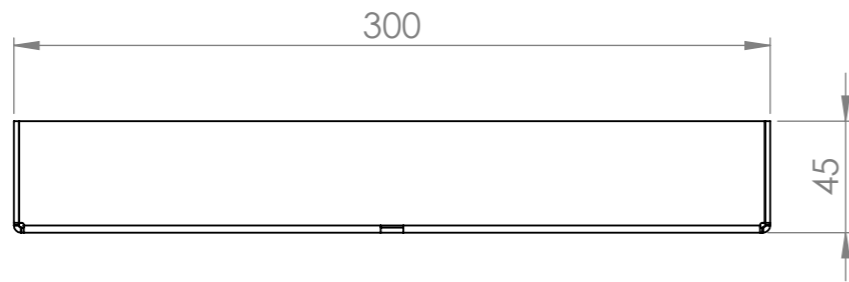

Skimmer Lids 26 Link Drive YATALA QLD 4207				DO NOT SCALE DRAWING		REVISION	
	NAME	SIGNATURE	DATE		TITLE:		
DRAWN	M.P.J.		8/10/2024				
CHK'D							
APPV'D							
MFG							
Q.A				MATERIAL:	DWG NO:	HDC 314 x 40 Mk4 kit	
						A3	
				WEIGHT:	SCALE:1:3	SHEET 1 OF 3	

Skimmer Lids 26 Link Drive YATALA QLD 4207				DO NOT SCALE DRAWING		REVISION	
DRAWN	NAME	SIGNATURE	DATE		TITLE:		
	M.P.J.		8/10/2024				
CHK'D							
APPV'D							
MFG							
Q.A				MATERIAL:	DWG NO:		
					HDC 314 x 40 Mk4 kit		A3
				WEIGHT:	SCALE:1:3	SHEET 2 OF 3	

Skimmer Lids 26 Link Drive YATALA QLD 4207				DO NOT SCALE DRAWING	REVISION
DRAWN	NAME	SIGNATURE	DATE	TITLE:	
	M.P.J.		8/10/2024		
CHK'D					
APPV'D					
MFG					
Q.A			MATERIAL:	DWG NO:	HDC 314 x 40 Mk4 kit
			WEIGHT:	SCALE:1:3	A3
				SHEET 3 OF 3	