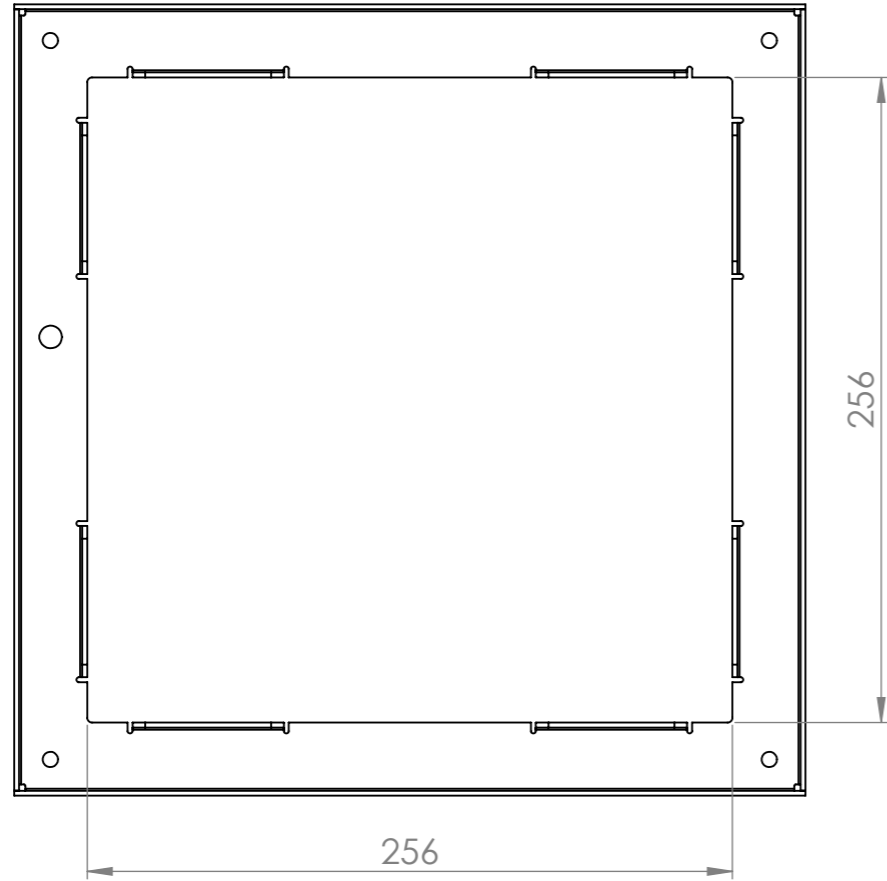

Skimmer Lids 26 Link Drive YATALA QLD 4207				DO NOT SCALE DRAWING		REVISION	
	NAME	SIGNATURE	DATE			TITLE:	
DRAWN	M.P.J.		16/10/2024				
CHK'D							
APPV'D							
MFG							
Q.A				MATERIAL:		DWG NO:	
						HDC 314 x 60 Mk4 kit	
				WEIGHT:		SCALE:1:3	A3
						SHEET 1 OF 3	

Skimmer Lids 26 Link Drive YATALA QLD 4207				DO NOT SCALE DRAWING		REVISION	
DRAWN	NAME	SIGNATURE	DATE		TITLE:		
	M.P.J.		16/10/2024				
CHK'D							
APPV'D							
MFG							
Q.A				MATERIAL:	DWG NO:		
					HDC 314 x 60 Mk4 kit		A3
				WEIGHT:	SCALE:1:3		SHEET 2 OF 3

Skimmer Lids 26 Link Drive YATALA QLD 4207				DO NOT SCALE DRAWING		REVISION	
	NAME	SIGNATURE	DATE		TITLE:		
DRAWN	M.P.J.		16/10/2024				
CHK'D							
APPV'D							
MFG							
Q.A				MATERIAL:	DWG NO:	HDC 314 x 60 Mk4 kit	A3
				WEIGHT:	SCALE:1:3	SHEET 3 OF 3	