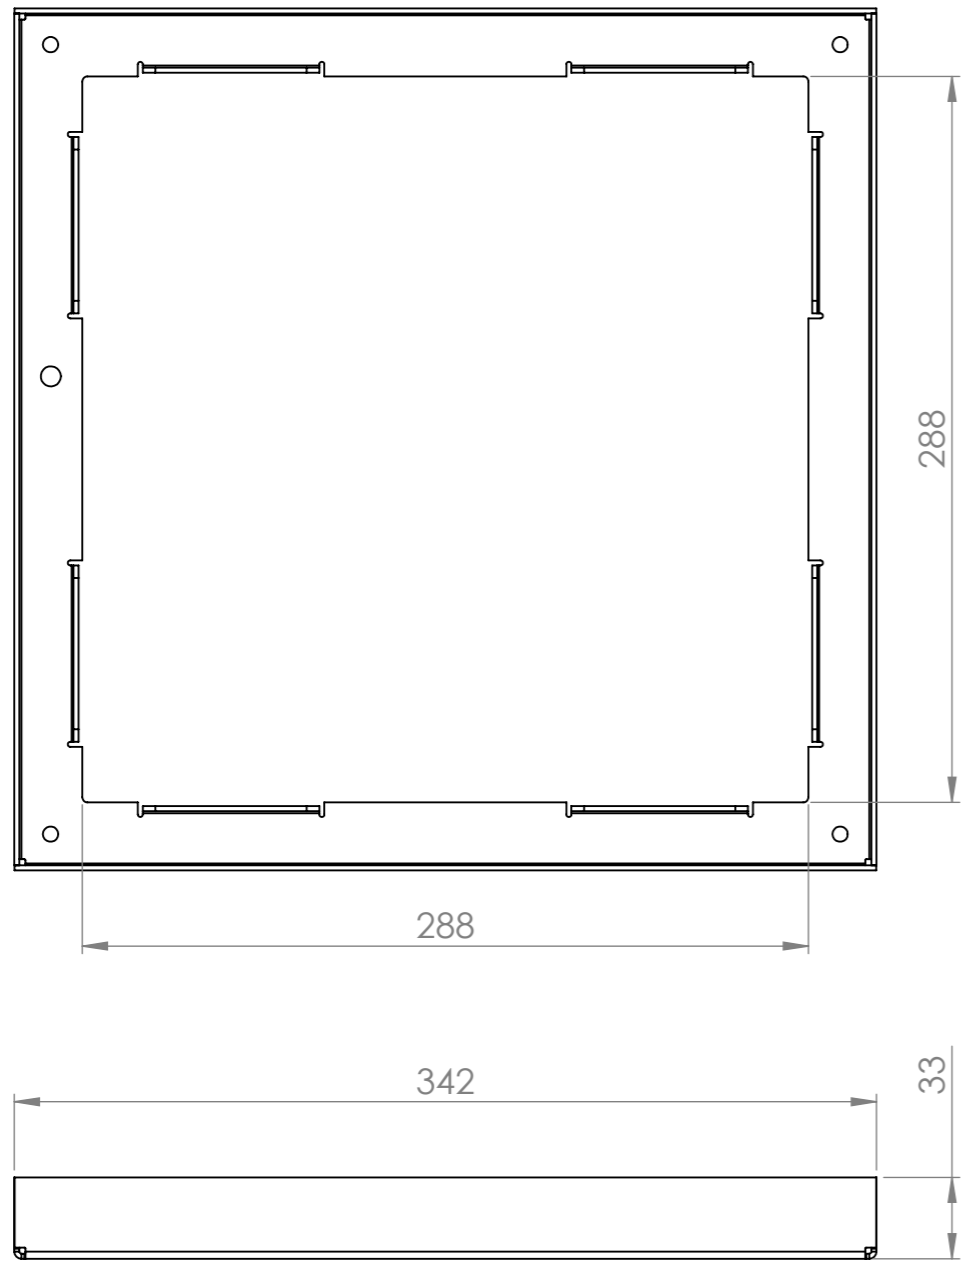

Skimmer Lids 26 Link Drive YATALA QLD 4207				DO NOT SCALE DRAWING		REVISION	
	NAME	SIGNATURE	DATE			TITLE:	
DRAWN	M.P.J.		3/02/2023				
CHK'D							
APPV'D							
MFG							
Q.A				MATERIAL:		DWG NO.	HDC 342 x 20
							A3
				WEIGHT:		SCALE:1:3	SHEET 1 OF 3

Skimmer Lids 26 Link Drive YATALA QLD 4207				DO NOT SCALE DRAWING	REVISION
DRAWN	NAME	SIGNATURE	DATE	TITLE:	
	M.P.J.		3/02/2023		
CHK'D					
APPV'D					
MFG					
Q.A				MATERIAL:	DWG NO. HDC 342 x 20
				WEIGHT:	A3
				SCALE:1:3	SHEET 2 OF 3

Skimmer Lids 26 Link Drive YATALA QLD 4207					DO NOT SCALE DRAWING	REVISION
DRAWN	NAME	SIGNATURE	DATE		TITLE:	
	M.P.J.		3/02/2023			
CHK'D						
APPV'D						
MFG						
Q.A				MATERIAL:	DWG NO.	HDC 342 x 20
						A3
				WEIGHT:	SCALE:1:3	SHEET 3 OF 3