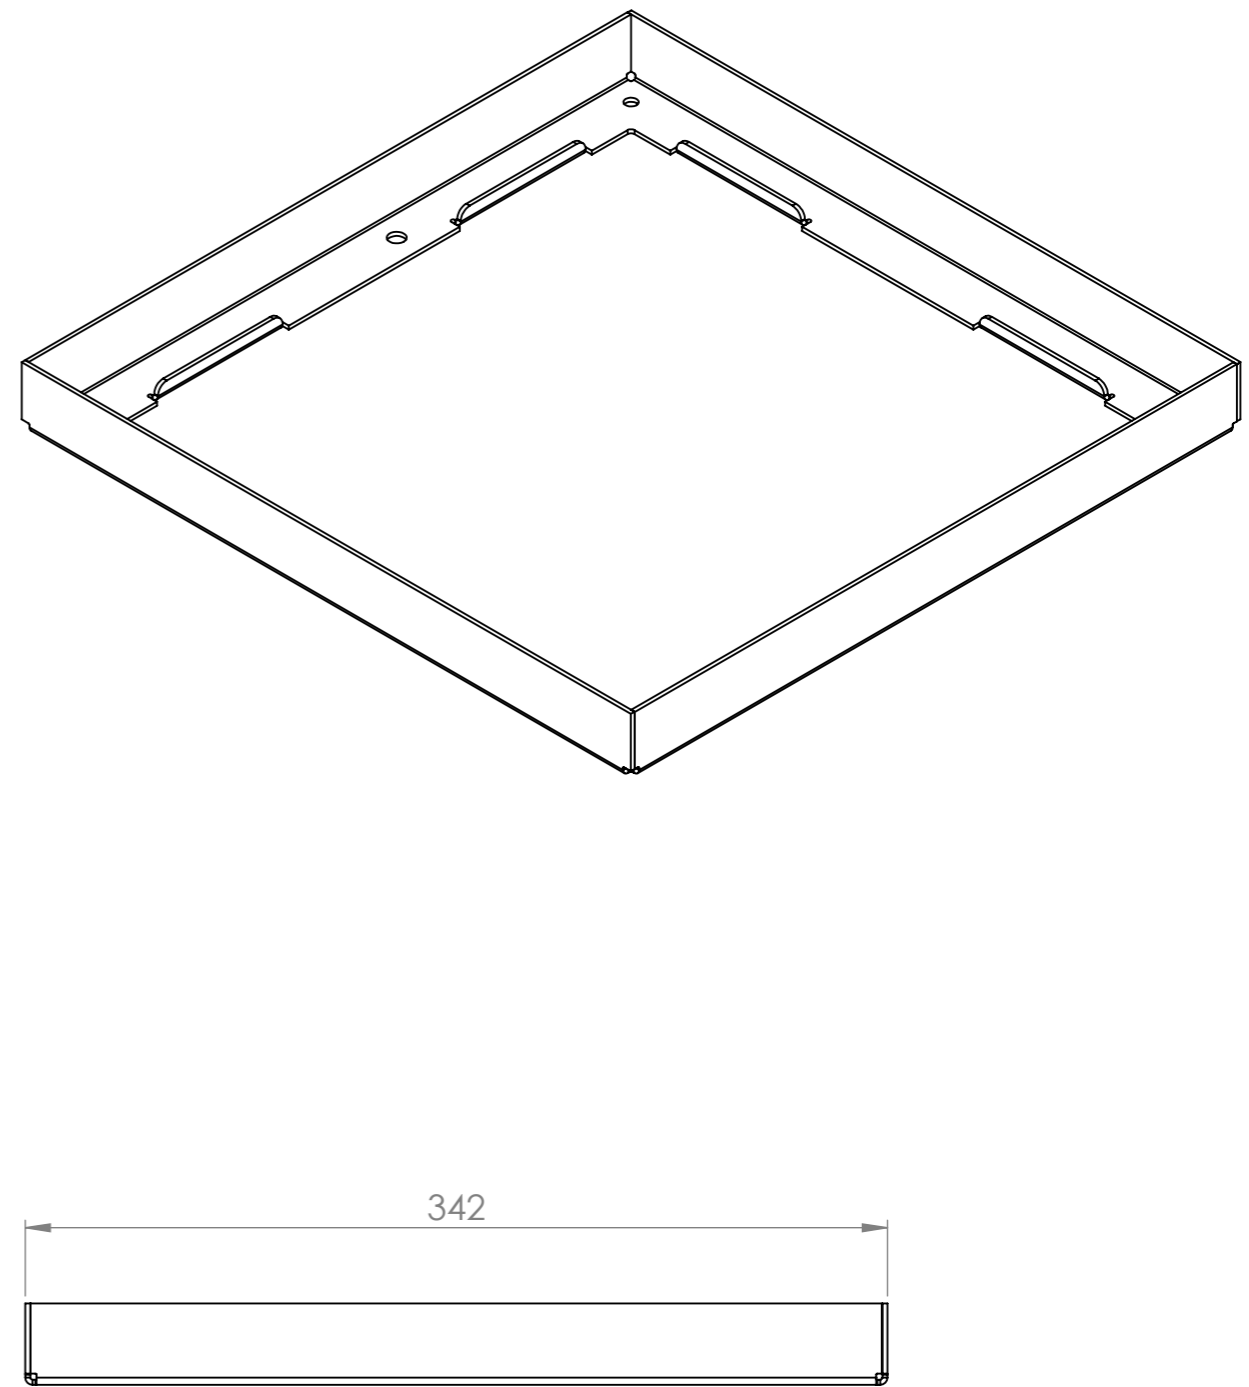

Skimmer Lids 26 Link Drive YATALA QLD 4207				DO NOT SCALE DRAWING		REVISION	
	NAME	SIGNATURE	DATE			TITLE:	
DRAWN	M.P.J.		3/02/2023				
CHK'D							
APPV'D							
MFG							
Q.A				MATERIAL:		DWG NO.	HDC 342 x 20
							A3
				WEIGHT:		SCALE:1:3	SHEET 1 OF 3

Skimmer Lids 26 Link Drive YATALA QLD 4207				DO NOT SCALE DRAWING	REVISION
DRAWN	NAME	SIGNATURE	DATE	TITLE:	
	M.P.J.		3/02/2023		
CHK'D					
APPV'D					
MFG					
Q.A				MATERIAL:	DWG NO. HDC 342 x 20
				WEIGHT:	A3
				SCALE:1:3	SHEET 2 OF 3

Skimmer Lids 26 Link Drive YATALA QLD 4207					DO NOT SCALE DRAWING	REVISION
DRAWN	NAME	SIGNATURE	DATE		TITLE:	
	M.P.J.		3/02/2023			
CHK'D						
APPV'D						
MFG						
Q.A				MATERIAL:	DWG NO.	HDC 342 x 20
						A3
				WEIGHT:	SCALE:1:3	SHEET 3 OF 3