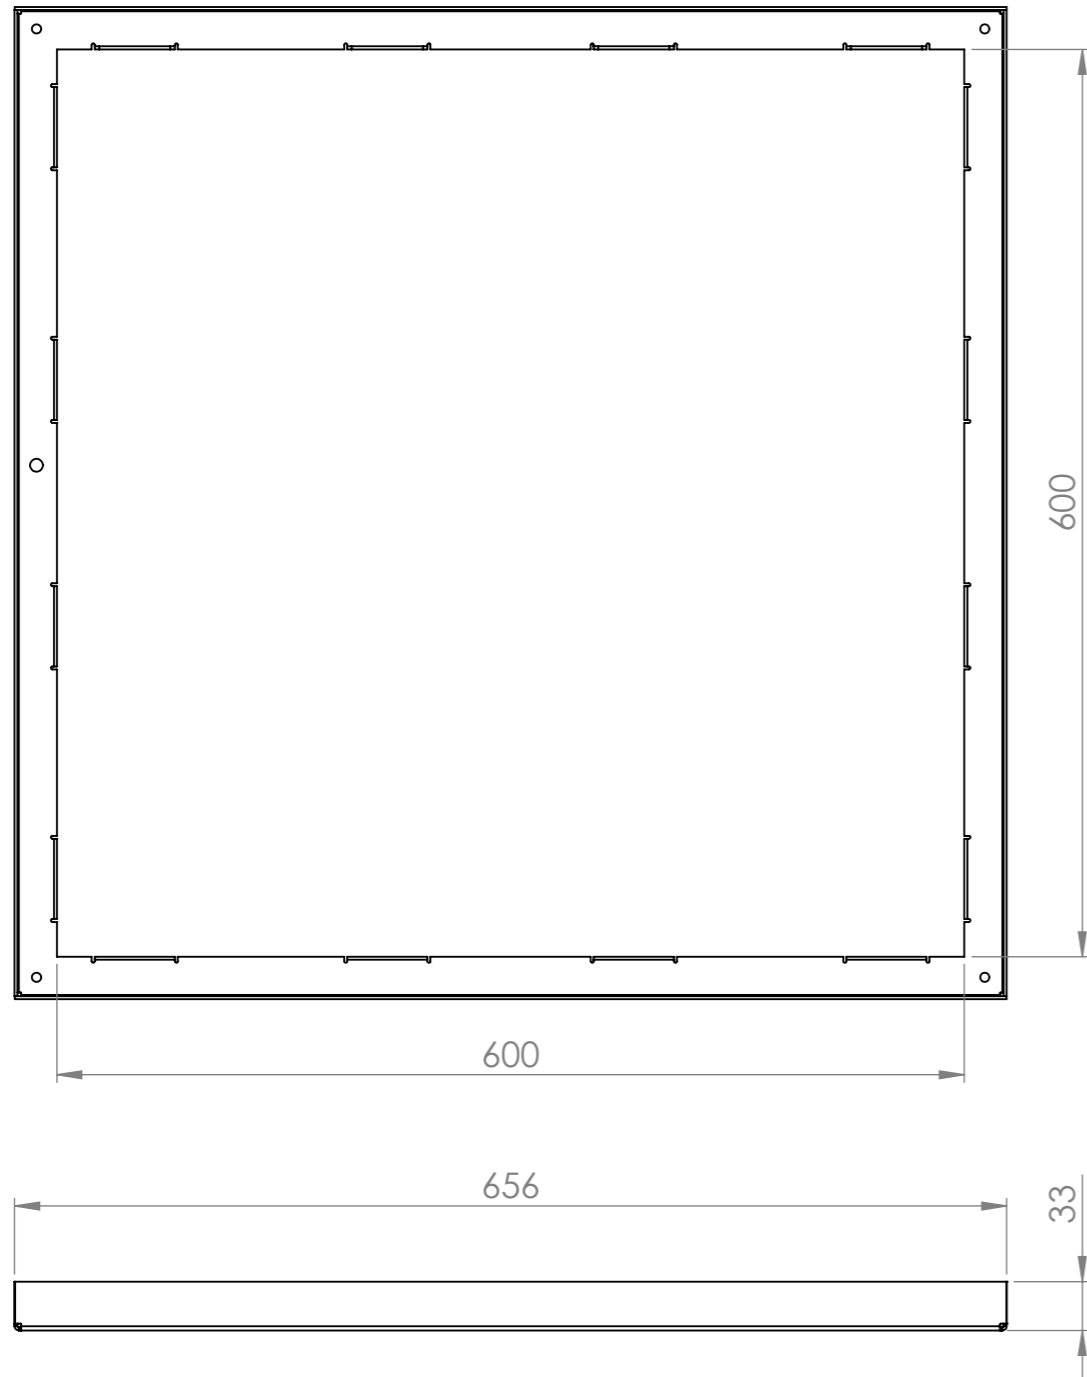

Skimmer Lids 26 Link Drive YATALA QLD 4207				DO NOT SCALE DRAWING		REVISION
				TITLE:		
DRAWN	NAME	SIGNATURE	DATE	MATERIAL:		
	M.P.J.		14/04/2025			
CHK'D						
APPV'D						
MFG						
Q.A				DWG NO. HDC 656 x 20 kit		
				SCALE:1:5		A3
			WEIGHT:	SHEET 1 OF 3		

Skimmer Lids 26 Link Drive YATALA QLD 4207				DO NOT SCALE DRAWING		REVISION	
DRAWN	NAME	SIGNATURE	DATE	TITLE:			
	M.P.J.		14/04/2025				
CHK'D							
APPV'D							
MFG							
Q.A				MATERIAL:	DWG NO.		A3
					HDC 656 x 20 kit		
				WEIGHT:	SCALE:1:5	SHEET 2 OF 3	

Skimmer Lids 26 Link Drive YATALA QLD 4207				DO NOT SCALE DRAWING		REVISION	
	NAME	SIGNATURE	DATE		TITLE:		
DRAWN	M.P.J.		14/04/2025				
CHK'D							
APPV'D							
MFG							
Q.A				MATERIAL:	DWG NO. HDC 656 x 20 kit		A3
				WEIGHT:	SCALE:1:5	SHEET 3 OF 3	