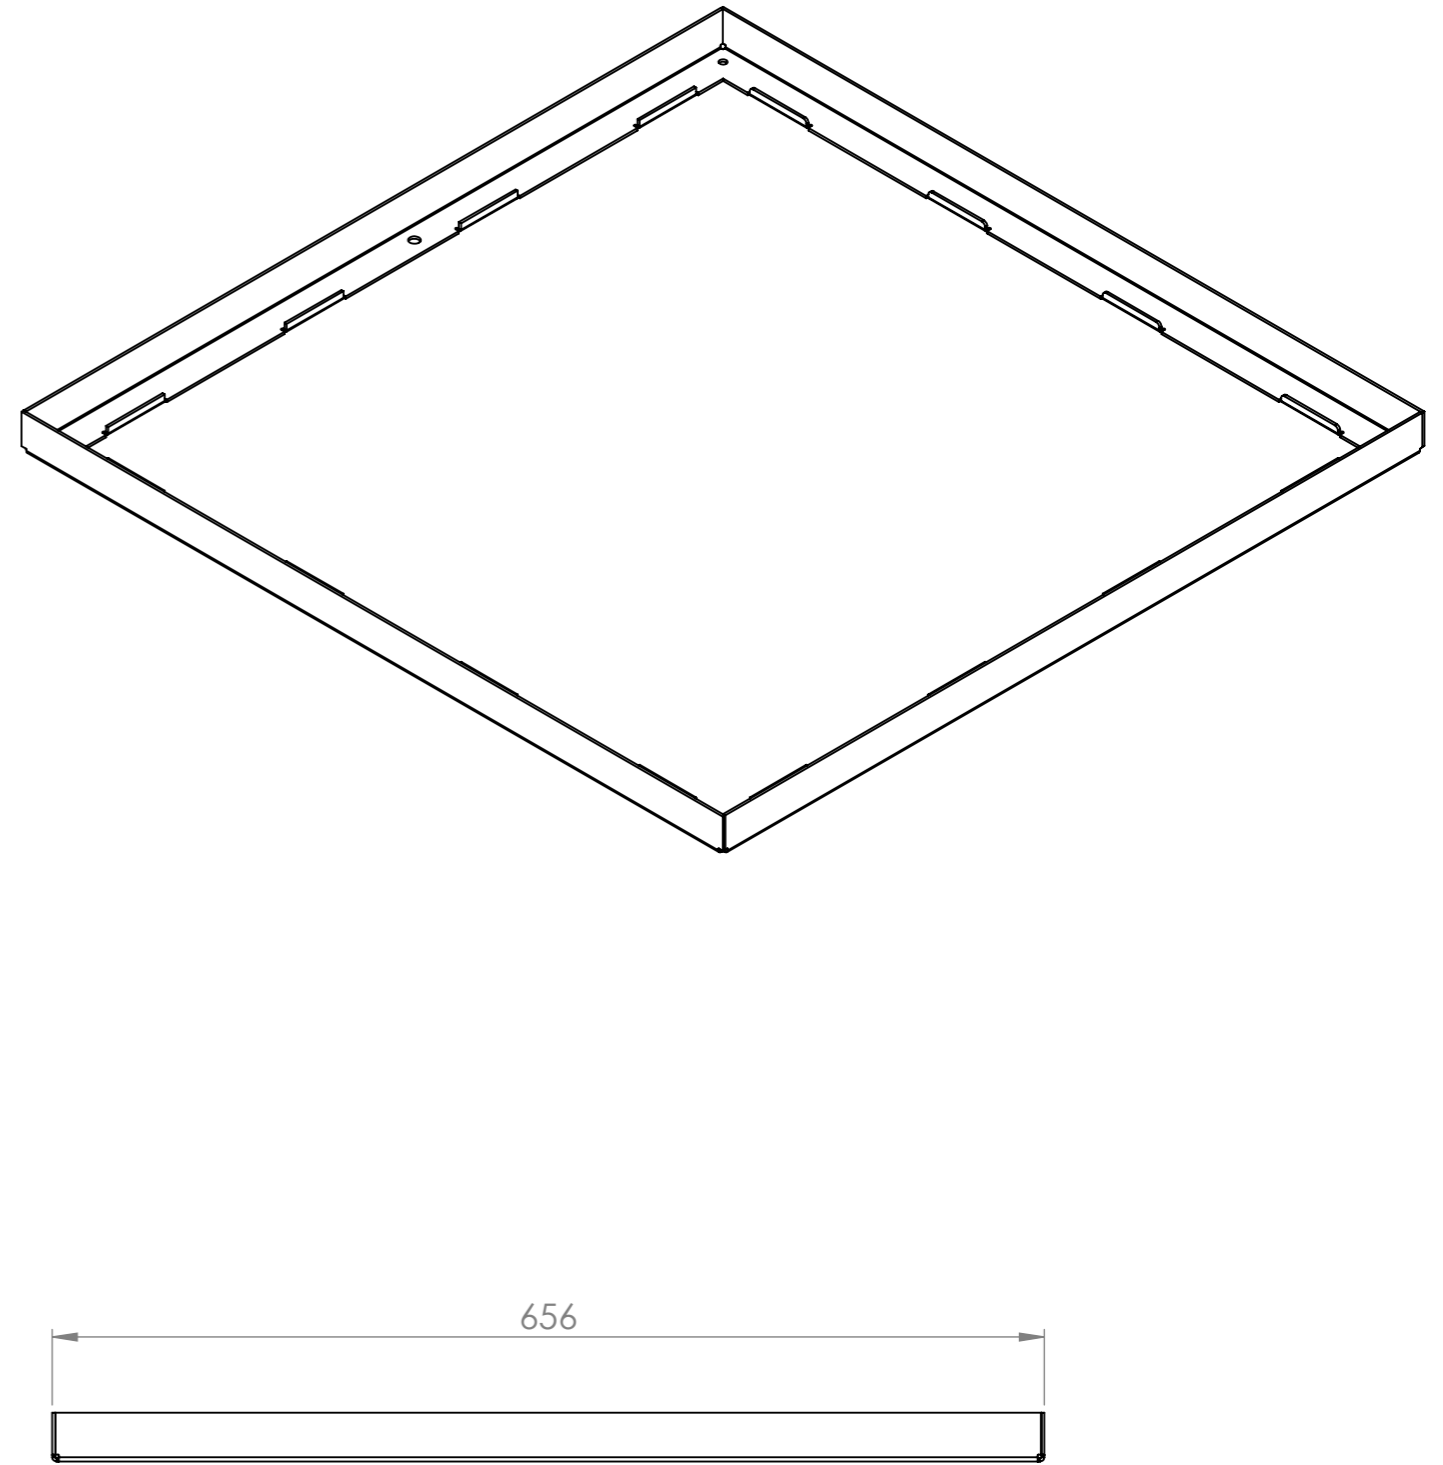

Skimmer Lids 26 Link Drive YATALA QLD 4207				DO NOT SCALE DRAWING		REVISION
				TITLE:		
DRAWN	NAME	SIGNATURE	DATE	MATERIAL:		
	M.P.J.		14/04/2025			
CHK'D						
APPV'D						
MFG						
Q.A				DWG NO. HDC 656 x 20 kit		
				SCALE:1:5		A3
			WEIGHT:	SHEET 1 OF 3		

Skimmer Lids 26 Link Drive YATALA QLD 4207				DO NOT SCALE DRAWING		REVISION	
DRAWN	NAME	SIGNATURE	DATE	TITLE:			
	M.P.J.		14/04/2025				
CHK'D							
APPV'D							
MFG							
Q.A				MATERIAL:	DWG NO.		A3
					HDC 656 x 20 kit		
				WEIGHT:	SCALE:1:5	SHEET 2 OF 3	

Skimmer Lids 26 Link Drive YATALA QLD 4207				DO NOT SCALE DRAWING		REVISION	
	NAME	SIGNATURE	DATE		TITLE:		
DRAWN	M.P.J.		14/04/2025				
CHK'D							
APPV'D							
MFG							
Q.A				MATERIAL:	DWG NO. HDC 656 x 20 kit		A3
				WEIGHT:	SCALE:1:5	SHEET 3 OF 3	