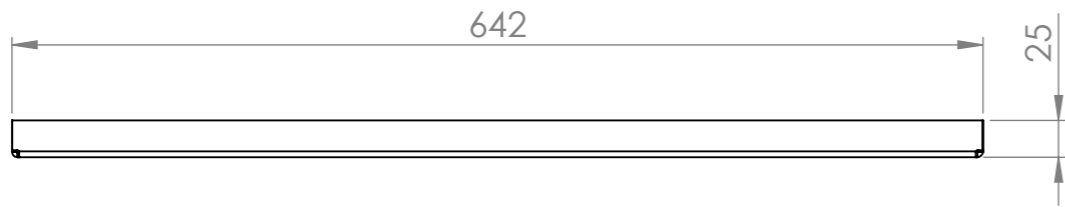

Skimmer Lids 26 Link Drive YATALA QLD 4207				DO NOT SCALE DRAWING		REVISION
				TITLE:		
DRAWN	NAME	SIGNATURE	DATE	MATERIAL:		
	M.P.J.		14/04/2025			
CHK'D						
APPV'D						
MFG						
Q.A				DWG NO. HDC 656 x 20 kit		
				SCALE:1:5		A3
			WEIGHT:	SHEET 1 OF 3		

Skimmer Lids 26 Link Drive YATALA QLD 4207				DO NOT SCALE DRAWING		REVISION	
DRAWN	NAME	SIGNATURE	DATE	TITLE:			
	M.P.J.		14/04/2025				
CHK'D							
APPV'D							
MFG							
Q.A				MATERIAL:	DWG NO.		A3
					HDC 656 x 20 kit		
				WEIGHT:	SCALE:1:5	SHEET 2 OF 3	

Skimmer Lids 26 Link Drive YATALA QLD 4207				DO NOT SCALE DRAWING		REVISION	
	NAME	SIGNATURE	DATE		TITLE:		
DRAWN	M.P.J.		14/04/2025				
CHK'D							
APPV'D							
MFG							
Q.A				MATERIAL:	DWG NO. HDC 656 x 20 kit		A3
				WEIGHT:	SCALE:1:5	SHEET 3 OF 3	