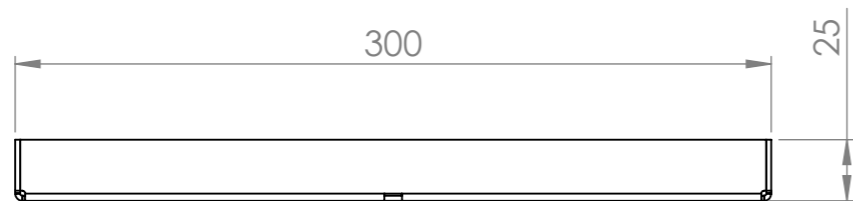

Skimmer Lids 26 Link Drive YATALA QLD 4207				DO NOT SCALE DRAWING		REVISION	
	NAME	SIGNATURE	DATE			TITLE:	
DRAWN	M.P.J.		25/06/2025				
CHK'D							
APPV'D							
MFG							
Q.A				MATERIAL:		DWG NO.	HSSP306 x 20
							A3
				WEIGHT:		SCALE:1:3	SHEET 1 OF 3

Skimmer Lids 26 Link Drive YATALA QLD 4207				DO NOT SCALE DRAWING	REVISION
DRAWN	NAME	SIGNATURE	DATE	TITLE:	
	M.P.J.		25/06/2025		
CHK'D					
APPV'D					
MFG					
Q.A				DWG NO.	HSSP306 x 20
				SCALE:1:3	A3
			WEIGHT:	SHEET 2 OF 3	

Skimmer Lids 26 Link Drive YATALA QLD 4207				DO NOT SCALE DRAWING		REVISION	
	NAME	SIGNATURE	DATE			TITLE:	
DRAWN	M.P.J.		25/06/2025				
CHK'D							
APPV'D							
MFG							
Q.A				MATERIAL:		DWG NO.	HSSP306 x 20
							A3
				WEIGHT:		SCALE:1:3	SHEET 3 OF 3