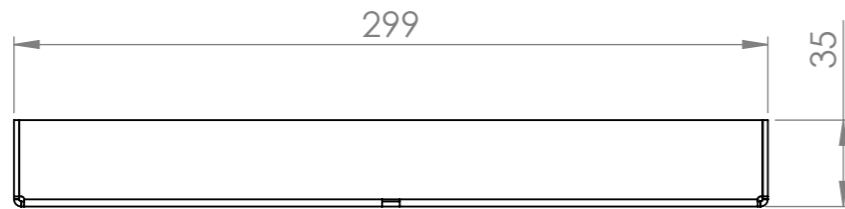

Skimmer Lids 26 Link Drive YATALA QLD 4207				DO NOT SCALE DRAWING		REVISION	
	NAME	SIGNATURE	DATE		TITLE:		
DRAWN	M.P.J.		25/06/2025				
CHK'D							
APPV'D							
MFG							
Q.A				MATERIAL:	DWG NO.	HSSP306 x 30	
						A3	
				WEIGHT:	SCALE:1:3	SHEET 1 OF 3	

Skimmer Lids 26 Link Drive YATALA QLD 4207				DO NOT SCALE DRAWING		REVISION	
DRAWN	NAME	SIGNATURE	DATE	TITLE:			
	M.P.J.		25/06/2025				
CHK'D							
APPV'D							
MFG							
Q.A				MATERIAL:	DWG NO.		A3
					HSSP306 x 30		
				WEIGHT:	SCALE:1:3	SHEET 2 OF 3	

Skimmer Lids 26 Link Drive YATALA QLD 4207				DO NOT SCALE DRAWING		REVISION	
	NAME	SIGNATURE	DATE		TITLE:		
DRAWN	M.P.J.		25/06/2025				
CHK'D							
APPV'D							
MFG							
Q.A				MATERIAL:	DWG NO.	HSSP306 x 30	A3
				WEIGHT:	SCALE:1:3	SHEET 3 OF 3	