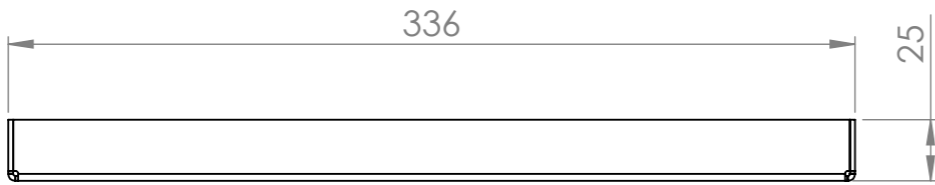

Skimmer Lids 26 Link Drive YATALA QLD 4207				DO NOT SCALE DRAWING		REVISION	
	NAME	SIGNATURE	DATE			TITLE:	
DRAWN	M.P.J.		25/06/2025				
CHK'D							
APPV'D							
MFG							
Q.A				MATERIAL:		DWG NO.	HSSP342 x 20
							A3
				WEIGHT:		SCALE:1:3	SHEET 1 OF 3

Skimmer Lids 26 Link Drive YATALA QLD 4207				DO NOT SCALE DRAWING	REVISION
DRAWN	NAME	SIGNATURE	DATE	TITLE:	
	M.P.J.		25/06/2025		
CHK'D					
APPV'D					
MFG					
Q.A				MATERIAL:	DWG NO. HSSP342 x 20
				WEIGHT:	
				SCALE:1:3	SHEET 2 OF 3

Skimmer Lids 26 Link Drive YATALA QLD 4207				DO NOT SCALE DRAWING		REVISION	
	NAME	SIGNATURE	DATE		TITLE:		
DRAWN	M.P.J.		25/06/2025				
CHK'D							
APPV'D							
MFG							
Q.A				MATERIAL:	DWG NO.		A3
					HSSP342 x 20		
				WEIGHT:	SCALE:1:3	SHEET 3 OF 3	