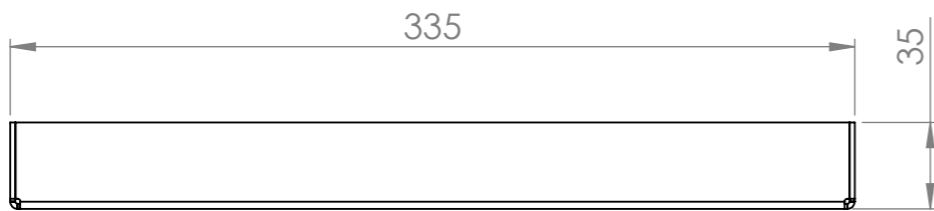

Skimmer Lids 26 Link Drive YATALA QLD 4207				DO NOT SCALE DRAWING	REVISION
	NAME	SIGNATURE	DATE	TITLE:	
DRAWN	M.P.J.		25/06/2025		
CHK'D					
APPV'D					
MFG					
Q.A				MATERIAL:	DWG NO. <b>HSSP342 x 30</b>
				WEIGHT:	
				SCALE:1:3	SHEET 1 OF 3

Skimmer Lids 26 Link Drive YATALA QLD 4207				DO NOT SCALE DRAWING	REVISION
DRAWN	M.P.J.	SIGNATURE	DATE	TITLE:	
CHK'D			25/06/2025		
APPV'D					
MFG					
Q.A				MATERIAL:	DWG NO. <b>HSSP342 x 30</b>
				WEIGHT:	A3
				SCALE:1:3	SHEET 2 OF 3

Skimmer Lids 26 Link Drive YATALA QLD 4207				DO NOT SCALE DRAWING		REVISION	
	NAME	SIGNATURE	DATE		TITLE:		
DRAWN	M.P.J.		25/06/2025				
CHK'D							
APPV'D							
MFG							
Q.A				MATERIAL:	DWG NO. <b>HSSP342 x 30</b>		A3
				WEIGHT:	SCALE:1:3	SHEET 3 OF 3	