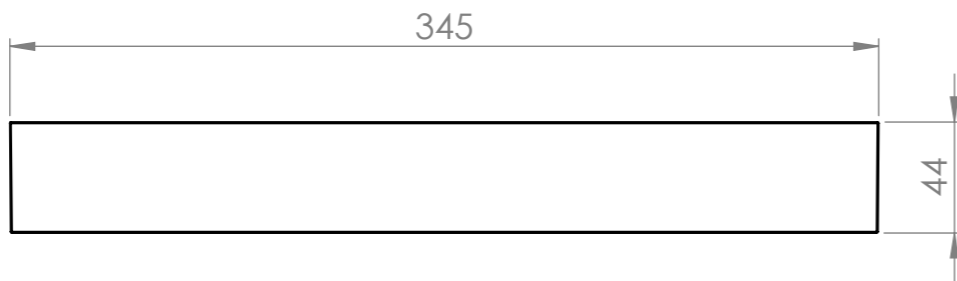

Skimmer Lids 26 Link Drive YATALA QLD 4207				DO NOT SCALE DRAWING	REVISION
	NAME	SIGNATURE	DATE	TITLE:	
DRAWN	M.P.J.		25/06/2025		
CHK'D					
APPV'D					
MFG					
Q.A				MATERIAL:	DWG NO. <b>HSSP342 x 30</b>
				WEIGHT:	
				SCALE:1:3	SHEET 1 OF 3

Skimmer Lids 26 Link Drive YATALA QLD 4207				DO NOT SCALE DRAWING	REVISION
DRAWN	M.P.J.	SIGNATURE	DATE	TITLE:	
CHK'D			25/06/2025		
APPV'D					
MFG					
Q.A				MATERIAL:	DWG NO. <b>HSSP342 x 30</b>
				WEIGHT:	A3
				SCALE:1:3	SHEET 2 OF 3

Skimmer Lids 26 Link Drive YATALA QLD 4207				DO NOT SCALE DRAWING		REVISION	
	NAME	SIGNATURE	DATE		TITLE:		
DRAWN	M.P.J.		25/06/2025				
CHK'D							
APPV'D							
MFG							
Q.A				MATERIAL:	DWG NO. <b>HSSP342 x 30</b>		A3
				WEIGHT:	SCALE:1:3	SHEET 3 OF 3	